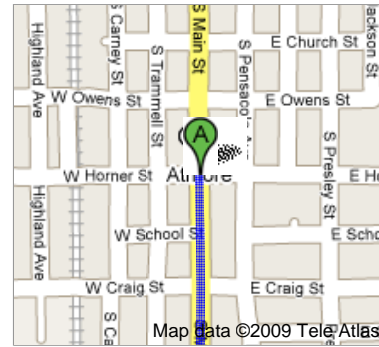

### Directions to Steve's Farm

1201 S. Hwy 99, Walnut Hill, FL, FL 32568 - (850)

327-4020

11.1 mi – about 18 mins

When going south on Hwy 97, turn right on Hwy. 99 S. at Walnut Hill Farm Supply. You will see a "Steve's Farm" sign on the corner.

**A** Atmore, AL

**(21)** 1. Head **south** on **AL-21/S Main St** toward **W School St**  
 Entering Florida  
 About 3 mins go 1.6 mi  
total 1.6 mi

**(97)** 2. Continue on **FL-97/SR-97**  
 About 12 mins go 8.3 mi  
total 9.9 mi

**(99)** 3. Turn **right** at **S Hwy-99/County Hwy-99**  
 Destination will be on the right  
 About 3 mins go 1.2 mi  
total 11.1 mi

**B** Steve's Farm  
 1201 S. Hwy 99, Walnut Hill, FL, FL 32568 - (850) 327-4020

Map data ©2009 , Tele Atlas