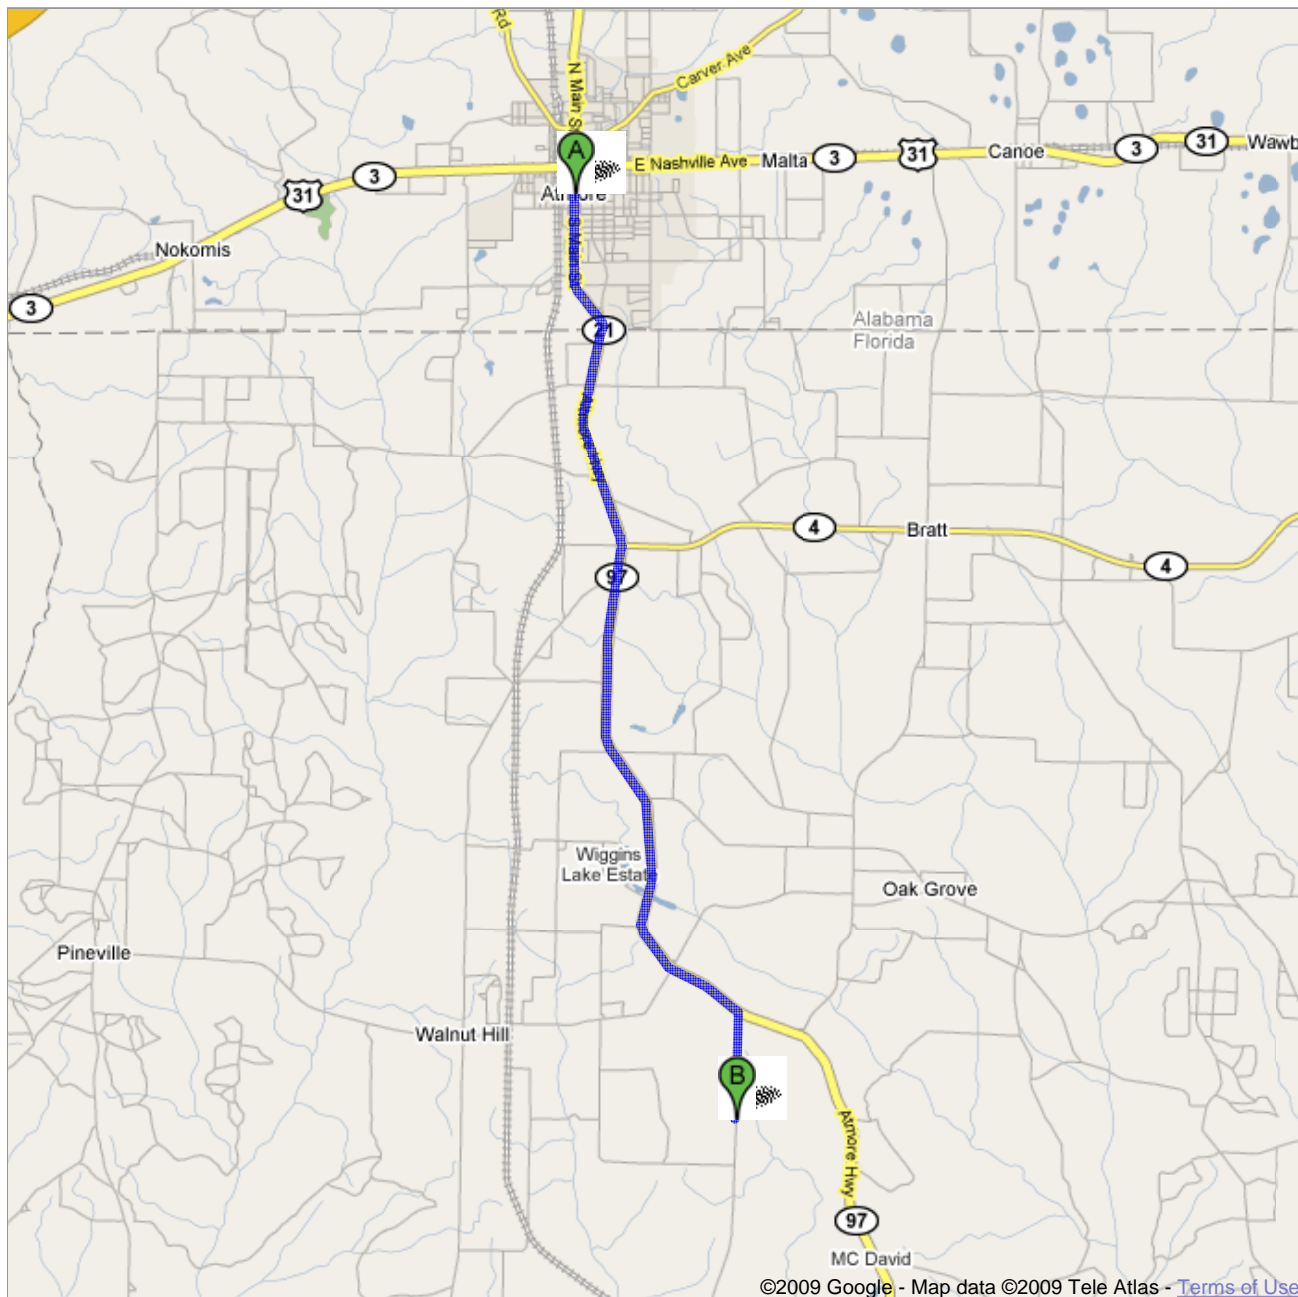

### Directions to Steve's Farm

1201 S. Hwy 99, Walnut Hill, FL, FL 32568 - (850)

327-4020

11.1 mi – about 18 mins

When going south on Hwy 97, turn right on Hwy. 99 S. at Walnut Hill Farm Supply. You will see a "Steve's Farm" sign on the corner.

**A** Atmore, AL

**(21)** 1. Head **south** on **AL-21/S Main St** toward **W School St**  
 Entering Florida  
 About 3 mins go 1.6 mi  
total 1.6 mi

**(97)** 2. Continue on **FL-97/SR-97**  
 About 12 mins go 8.3 mi  
total 9.9 mi

**(99)** 3. Turn **right** at **S Hwy-99/County Hwy-99**  
 Destination will be on the right  
 About 3 mins go 1.2 mi  
total 11.1 mi

**B** Steve's Farm  
 1201 S. Hwy 99, Walnut Hill, FL, FL 32568 - (850) 327-4020

Map data ©2009 , Tele Atlas